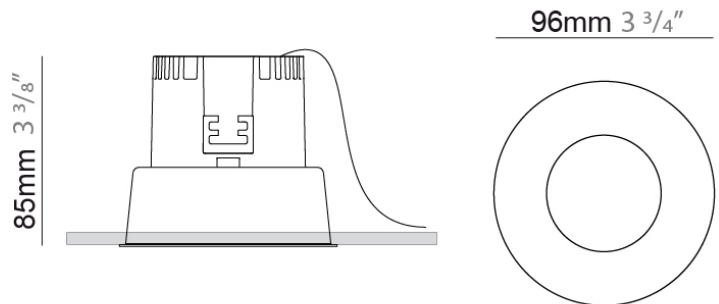

PROJECT
TYPE
NOTES
QUANTITY
DATE

DIXIT RA8 RECESSED

L5600421

GENERAL

Series: Dixit
Subseries: Dixit RA8
Brand: Ivela
Division: Architectural
Mounting Type: Recessed
Mounting Location: Ceiling
Subcategory: Downlight

PHYSICAL

Shape: Round
Diameter (mm): 96
Diameter (in): 3 3/4
Height (mm): 85
Height (in): 3 3/8
Min. Recessing Depth (mm): 125
Min. Recessing Depth (in): 4 15/16
Light Distribution: Direct
Weight (kg): 0.5
Weight (lbs): 1.1
Diffuser: Clear Polycarbonate
Fixture Finish: MWH
Fixture Material: Aluminum Die Cast
Cut-out Measurements: 92mm (3 5/8")

ELECTRICAL

Input Wattage Range: 1 - 9 W
Lamp Type: LED
Total Output Wattage (W): 6.5
Driver Included: No
Driver Location: Recessed Housing
Housing: See components
Constant Current (MA): 250

LED

Color Temperature (°K): 3000
CRI: >80 CRI
Lamp Life (hrs): 50000

OPTICAL

Reflector°: 25

RATINGS AND CERTIFICATIONS

IP rating: IP44